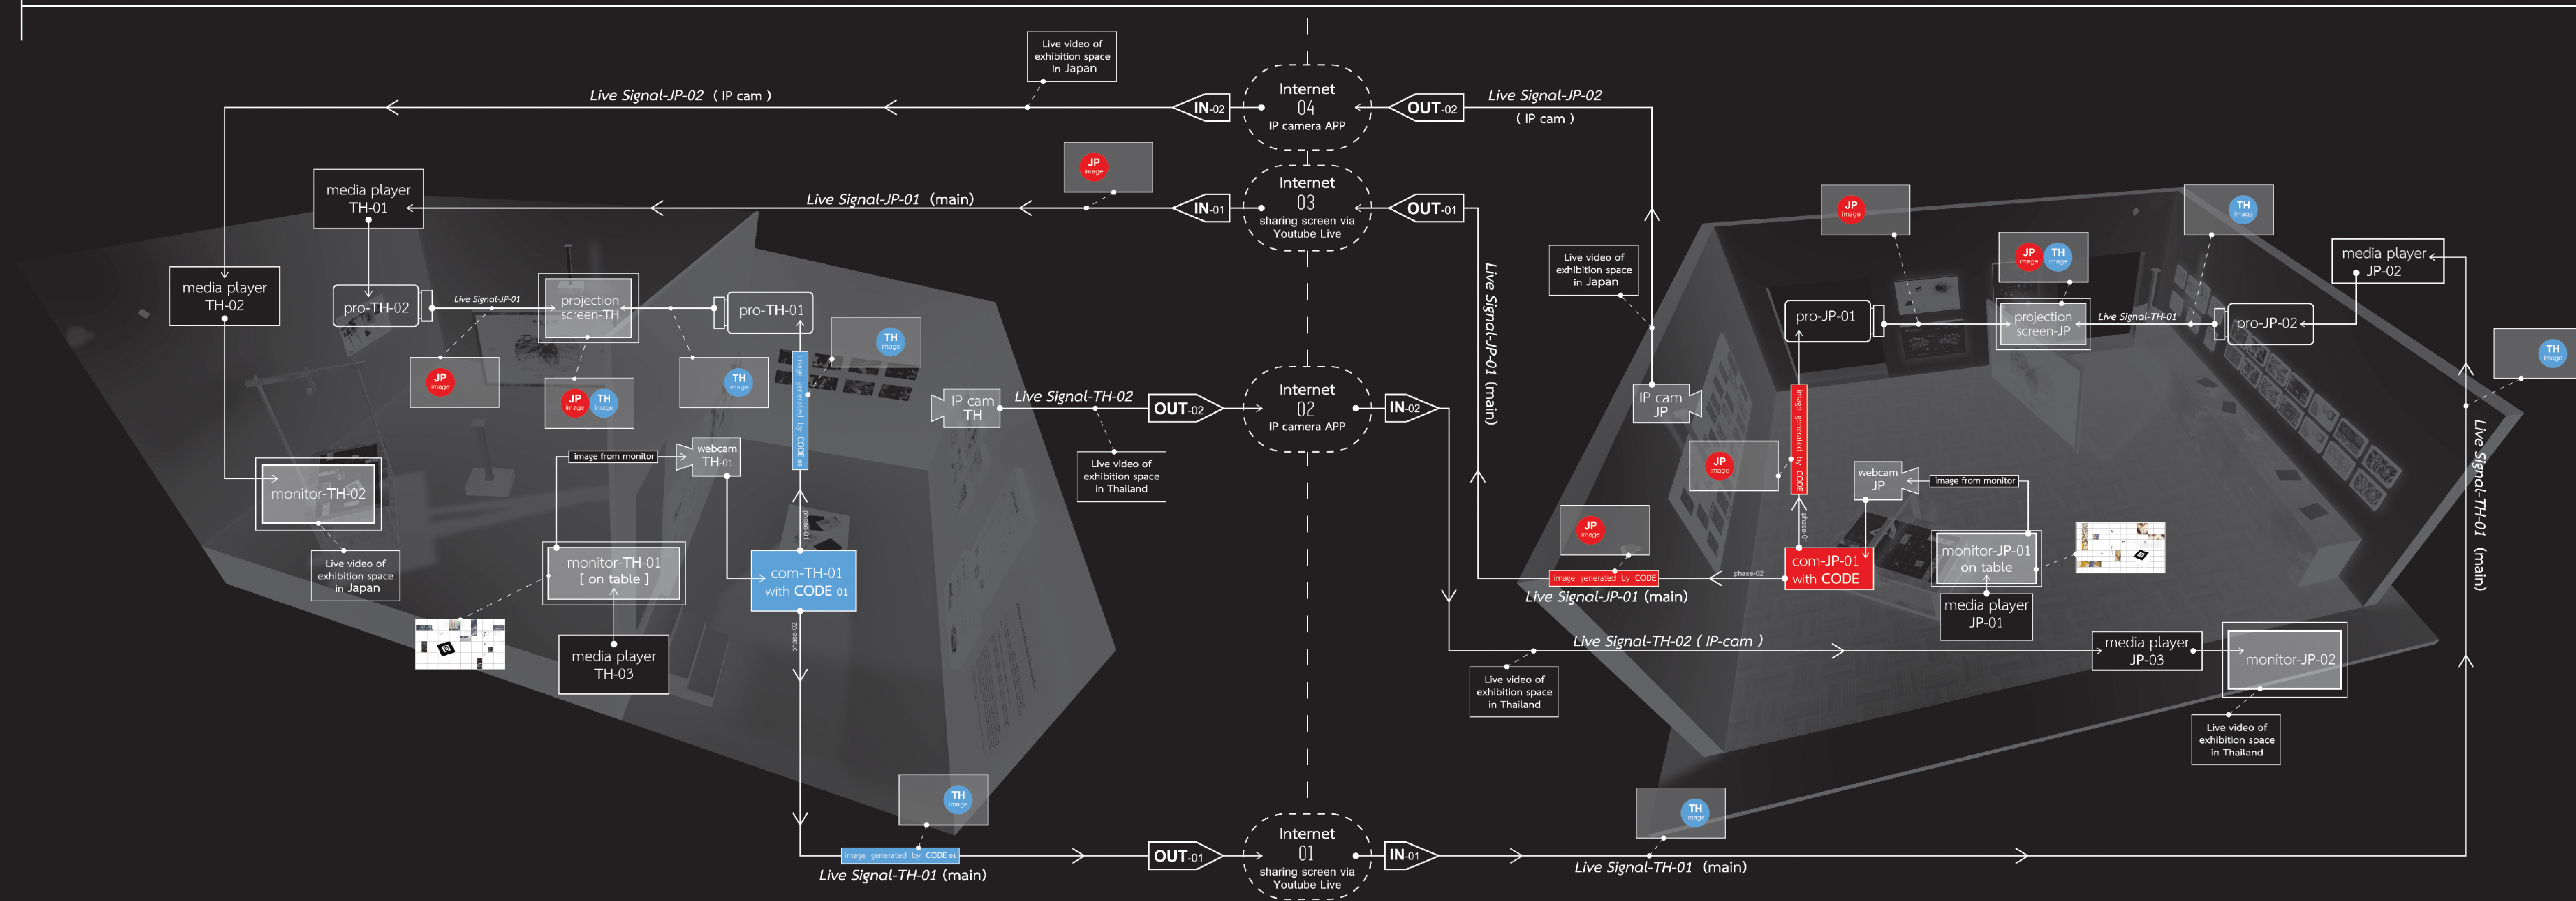

# Installation Diagram

Abbrev. • pro = projector • com = computer • cam = camera • JP = Japan • TH = Thailand

## Thailand [ TH ]

GMT + 07:00

## Japan [ JP ]

GMT + 09:00

## classroom\_1-4 Isamamura NAKANOJO