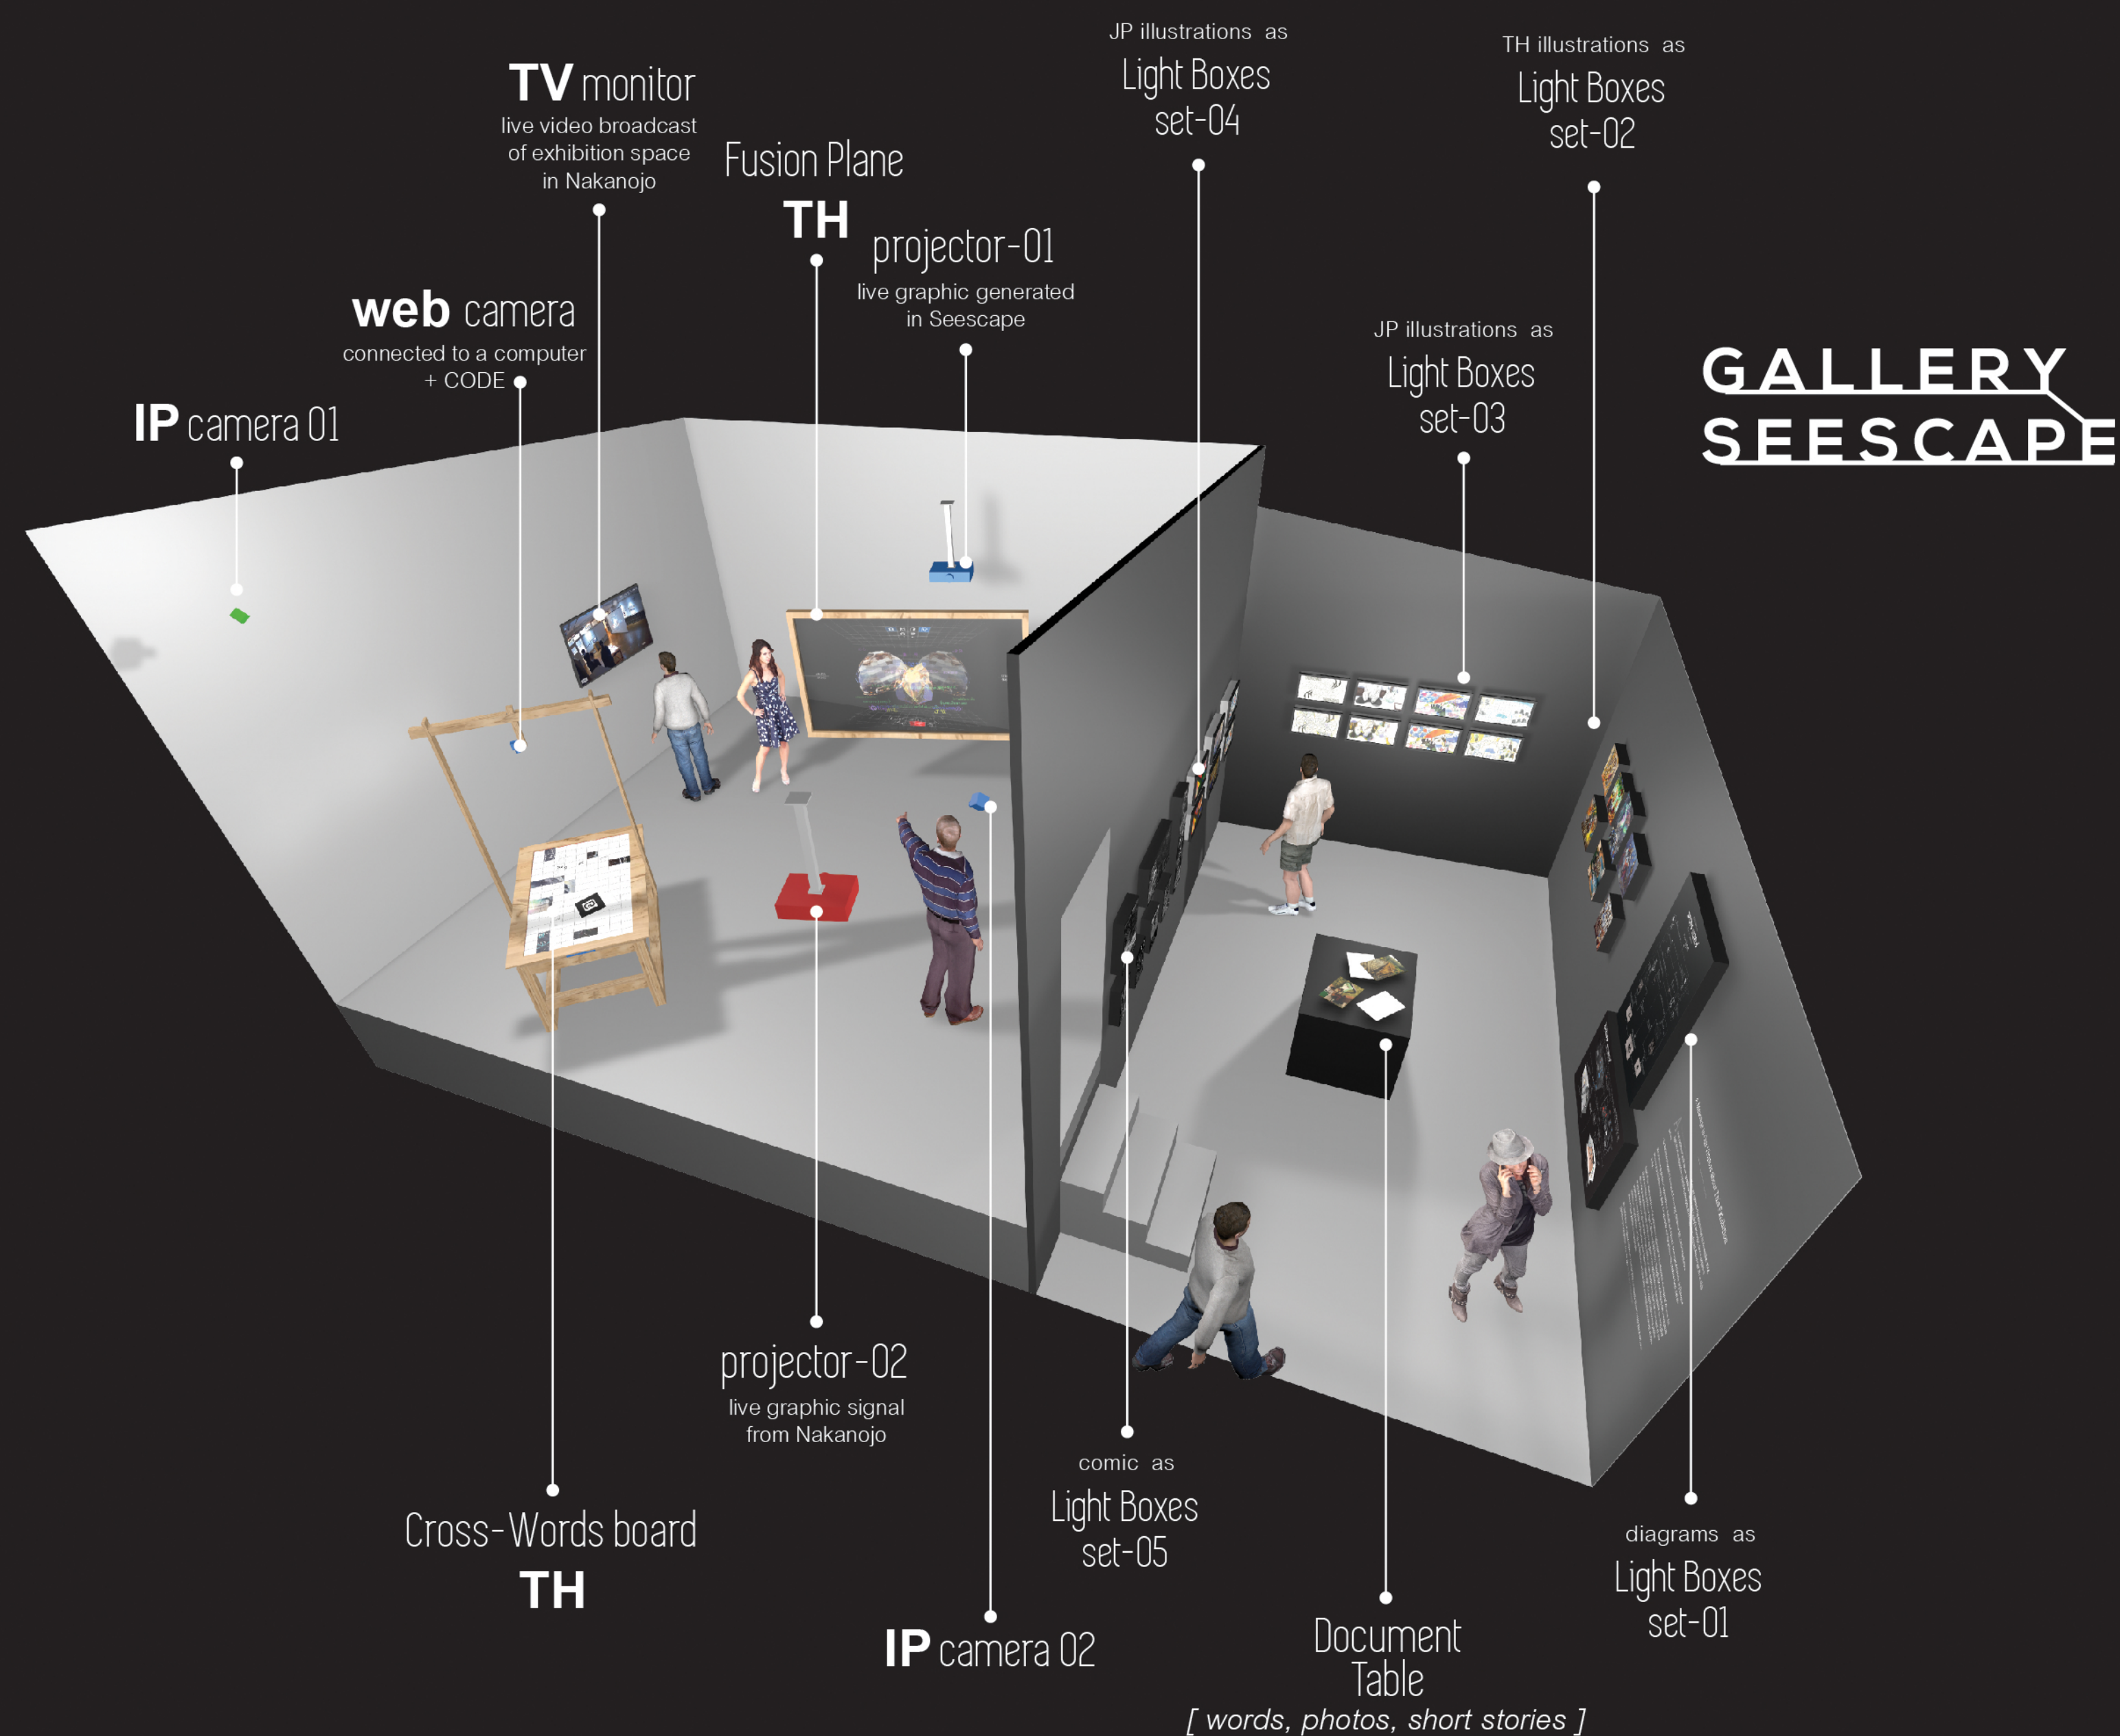

Wuttin CHANSATABOOT's **クロスワード**
CROSS WORDS

Installation Diagram

Abbrev. • pro = projector • com = computer • cam = camera • JP = Japan • TH = Thailand

Thailand [TH]

GMT + 07:00

Japan [JP]

GMT + 09:00

classroom_1-4 Isamamura NAKANOJO