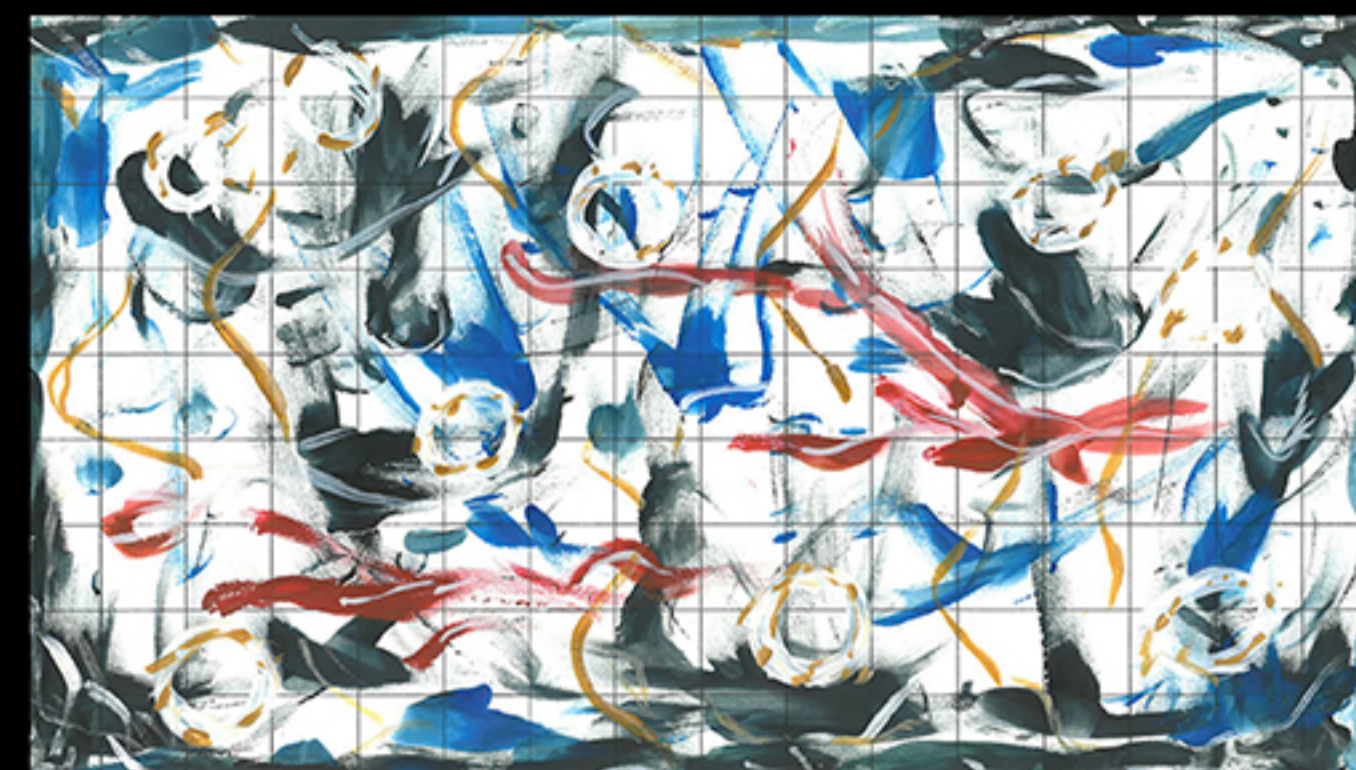

JP illustration

01

My Precious

Original illustration by  
Akiko Shimamura · 島村 明子

A.I. manipulated version

JP illustration

02

A Young Man and His Belongings

Original illustration by  
Chiaki Tomioka · 富岡 千晶

A.I. manipulated version

JP illustration

03

A Strange Stormy Day

Original illustration by  
Nachi Kawahori · 川掘 奈知

A.I. manipulated version

JP illustration

04

Seven Suspicious Guys Concealed in Black and the Meteorite

Original illustration by  
Tamami Yamazaki · 山崎 珠美

A.I. manipulated version

JP illustration

05

Dreaming in the Dome

Original illustration by  
Makiko Wada · 和田 真樹子